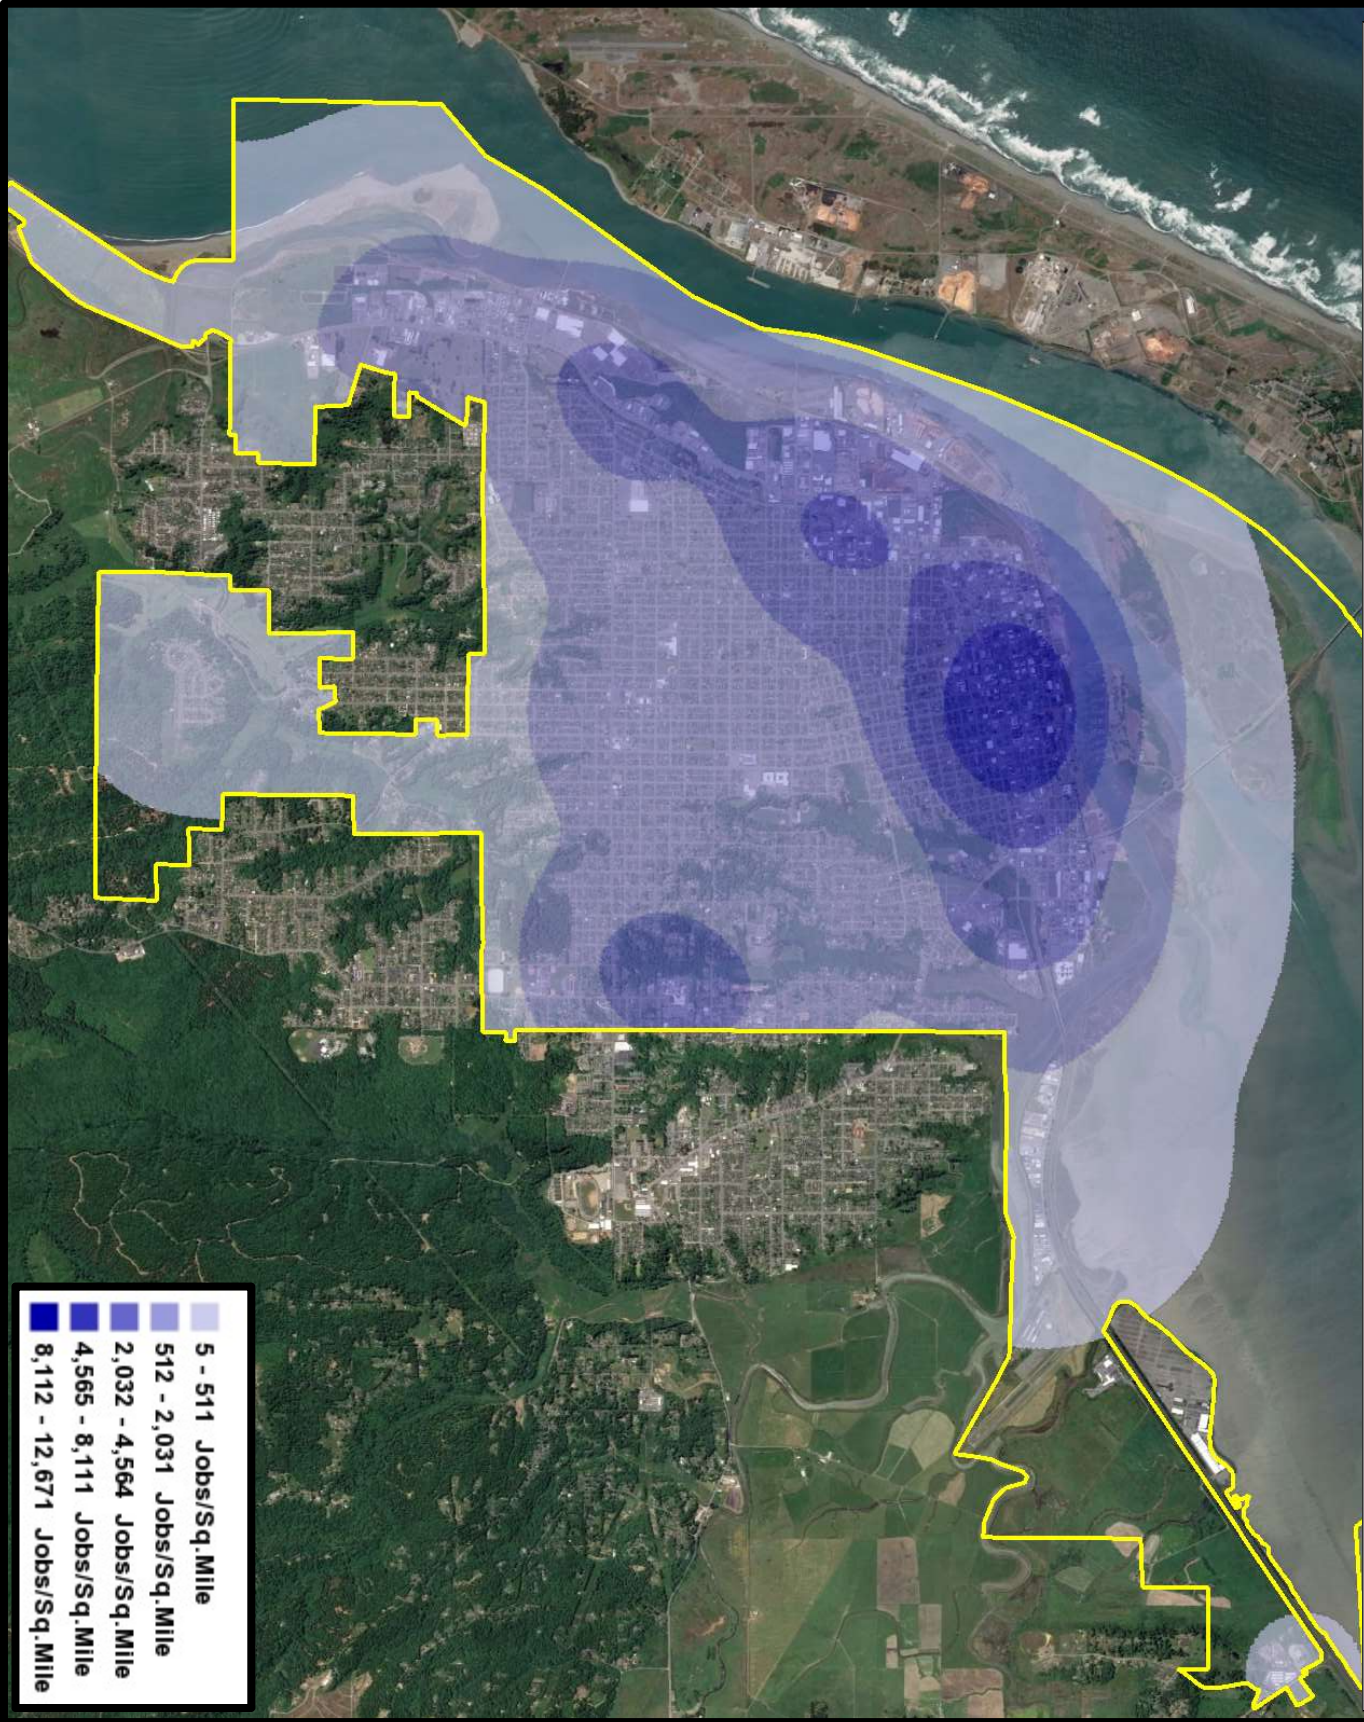

Attachment H

Mapbook 7

Job Density

FIGURE 7.1: CITY OF EUREKA JOB DENSITY PROFILE

FIGURE 7.2: JOB DENSITY PROFILE IN DOWNTOWN AREA OF EUREKA

FIGURE 7.3: JOB DENSITY PROFILE IN DOWNTOWN AREA (showing proposed land use designations)