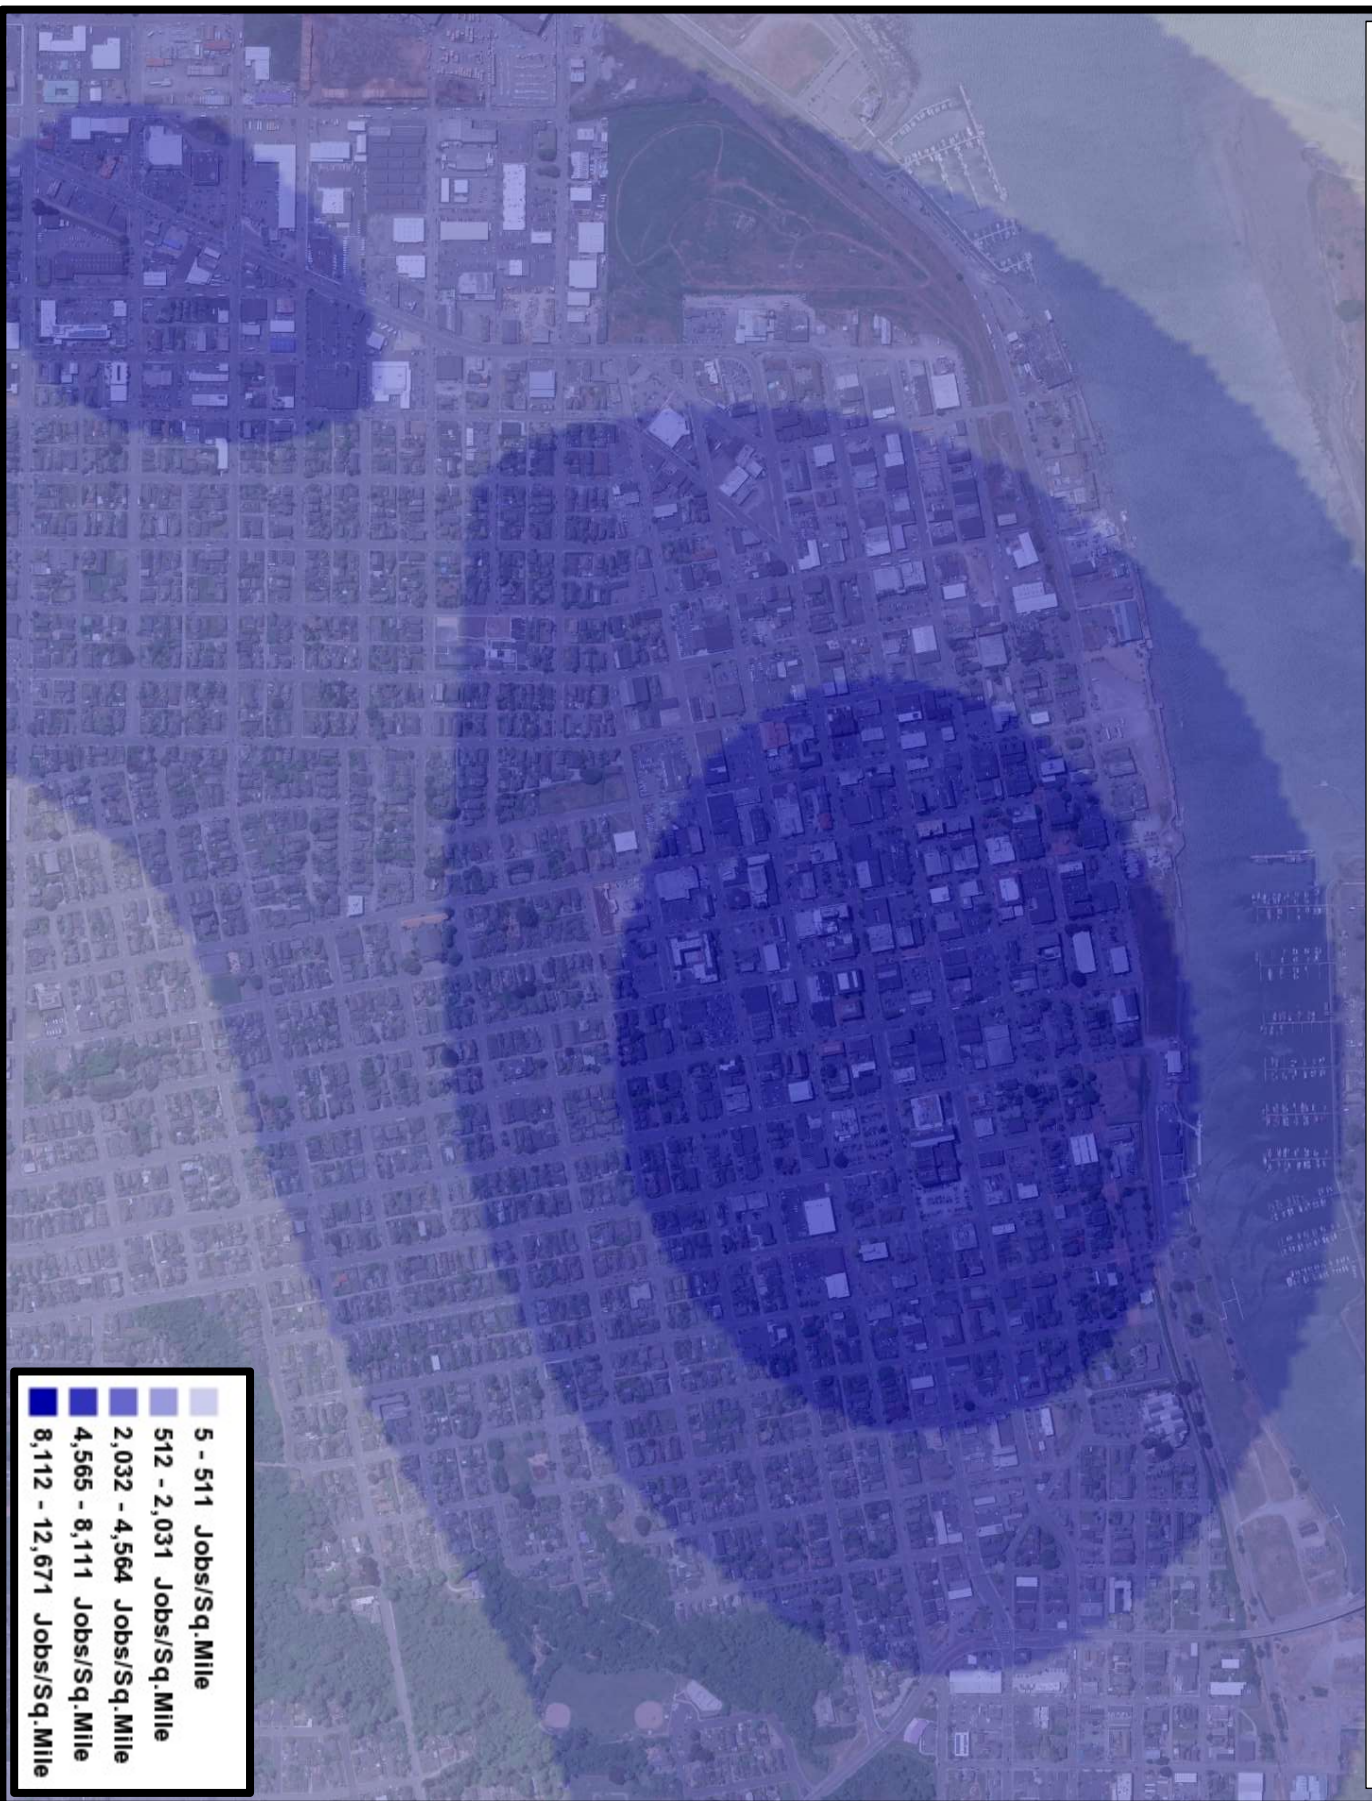

Attachment H

Mapbook 7

Job Density

FIGURE 7.1: CITY OF EUREKA JOB DENSITY PROFILE

FIGURE 7.2: JOB DENSITY PROFILE IN DOWNTOWN AREA OF EUREKA

FIGURE 7.3: JOB DENSITY PROFILE IN DOWNTOWN AREA (showing proposed land use designations)